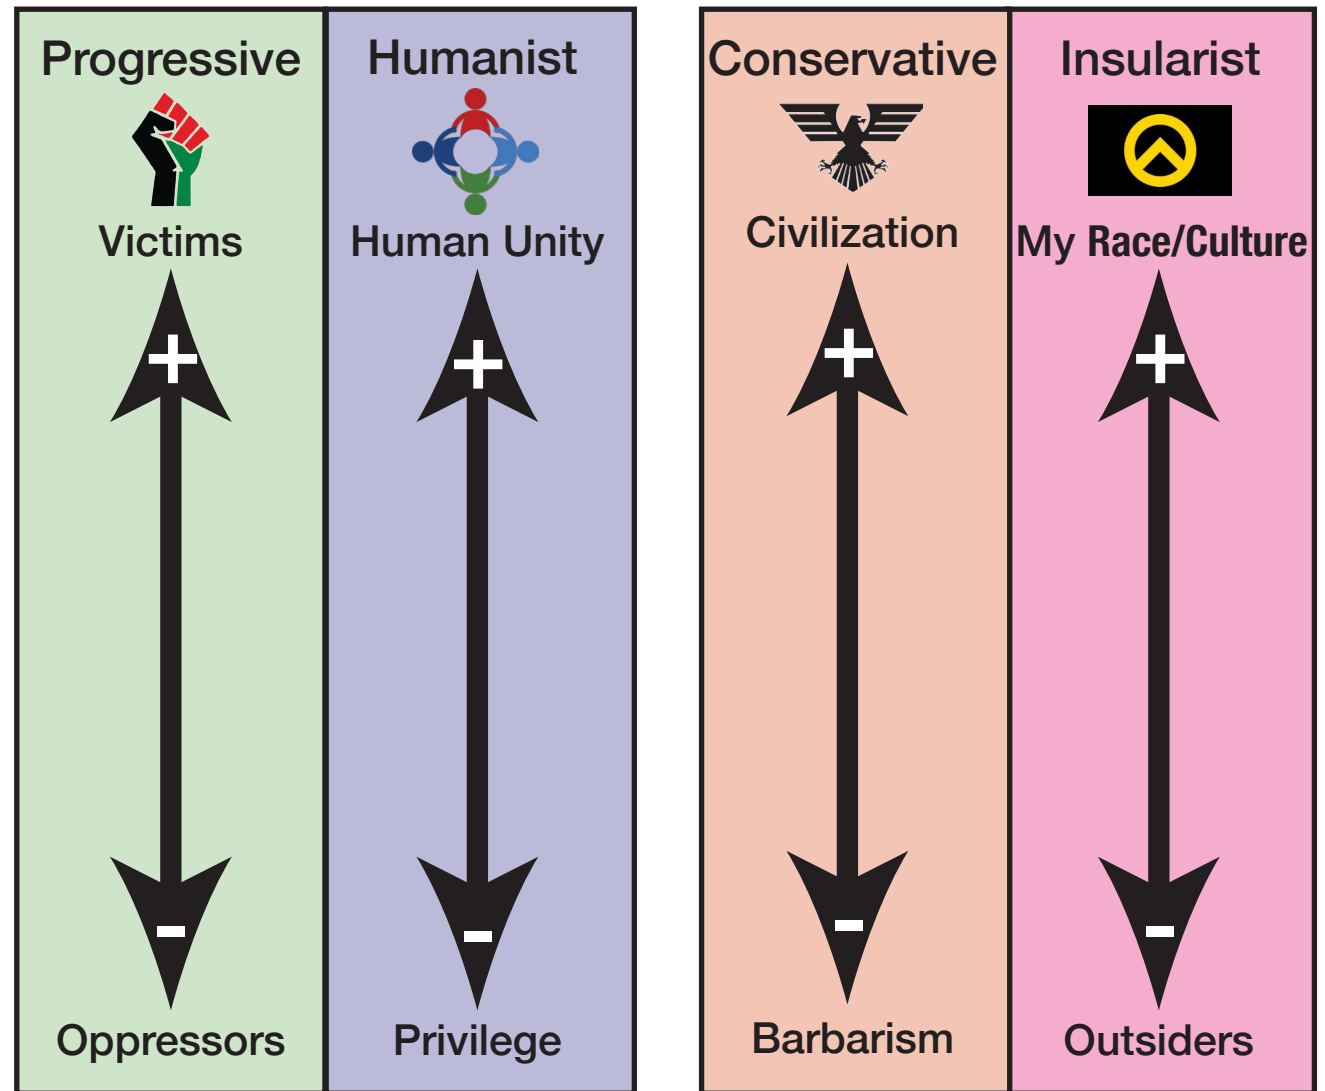

Six Languages of Politics

The libertarian idea is a meta-ethic, applying to any of the others. It can be a counterweight to tribalism and/or moderate it.

Anti-tribal
In-group loyalty is not a major value.

Ctrl-Left
Identitarianism

Alt-Right
Identitarianism

**Four
Political
Tribes**

Anti-tribal
In-group loyalty is not a major value.

The emo idea is altruistic concern for others, overlapping other tribes. It can be a counterweight to tribalism and/or moderate it.